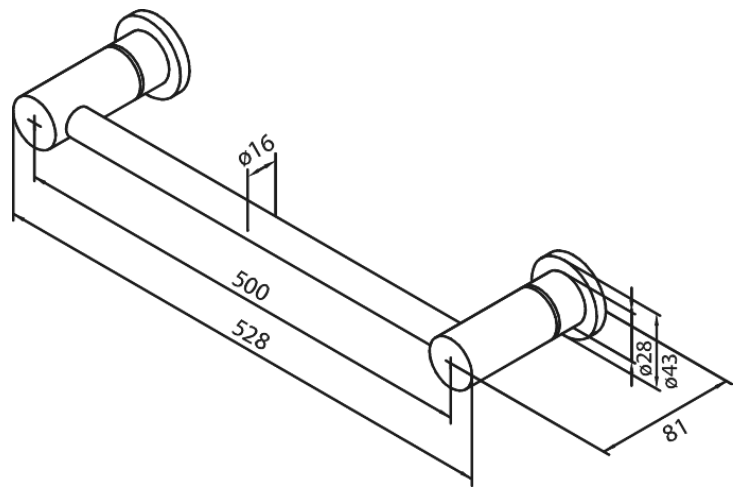

Silhouet

Towel Rail 500 mm

Article no.: 4830461
Finish: Matt black
Series: Silhouet

EAN no.: 5708516831655

FM Mattsson Mora Group Denmark
Hvidkærvej 48, 5250 Odense SV, DK-56416218

+45 88 33 00 34 damixa-international@fmm-mora.com